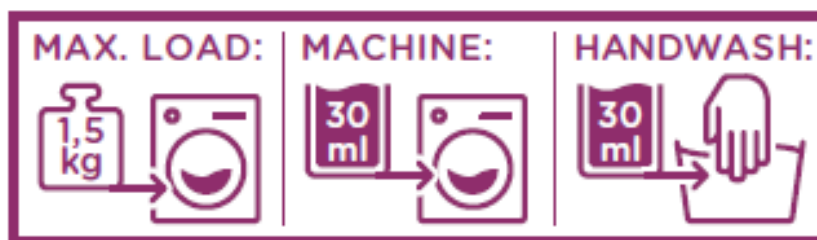

FIBERTEC

GERMAN CLEAN AND CARE

Instructions for washing

Loft Wash Eco

1. Load the machine with a maximum of 1.5 kg of laundry
Program: Delicate / wool wash program
30⁰-40⁰ degrees, max. 600 rpm spin speed
2. Dosage for washing machine: Use 30 ml Loft Wash Eco.
(a cap)
3. If possible, activate the "Water Plus" button
4. Dosage for hand washing: use 30 ml in 10 liters of water

★ Observe the manufacturer's sewn-in washing instructions! tear and Close Velcro fasteners.

When using, please observe the safety instructions on the product label!